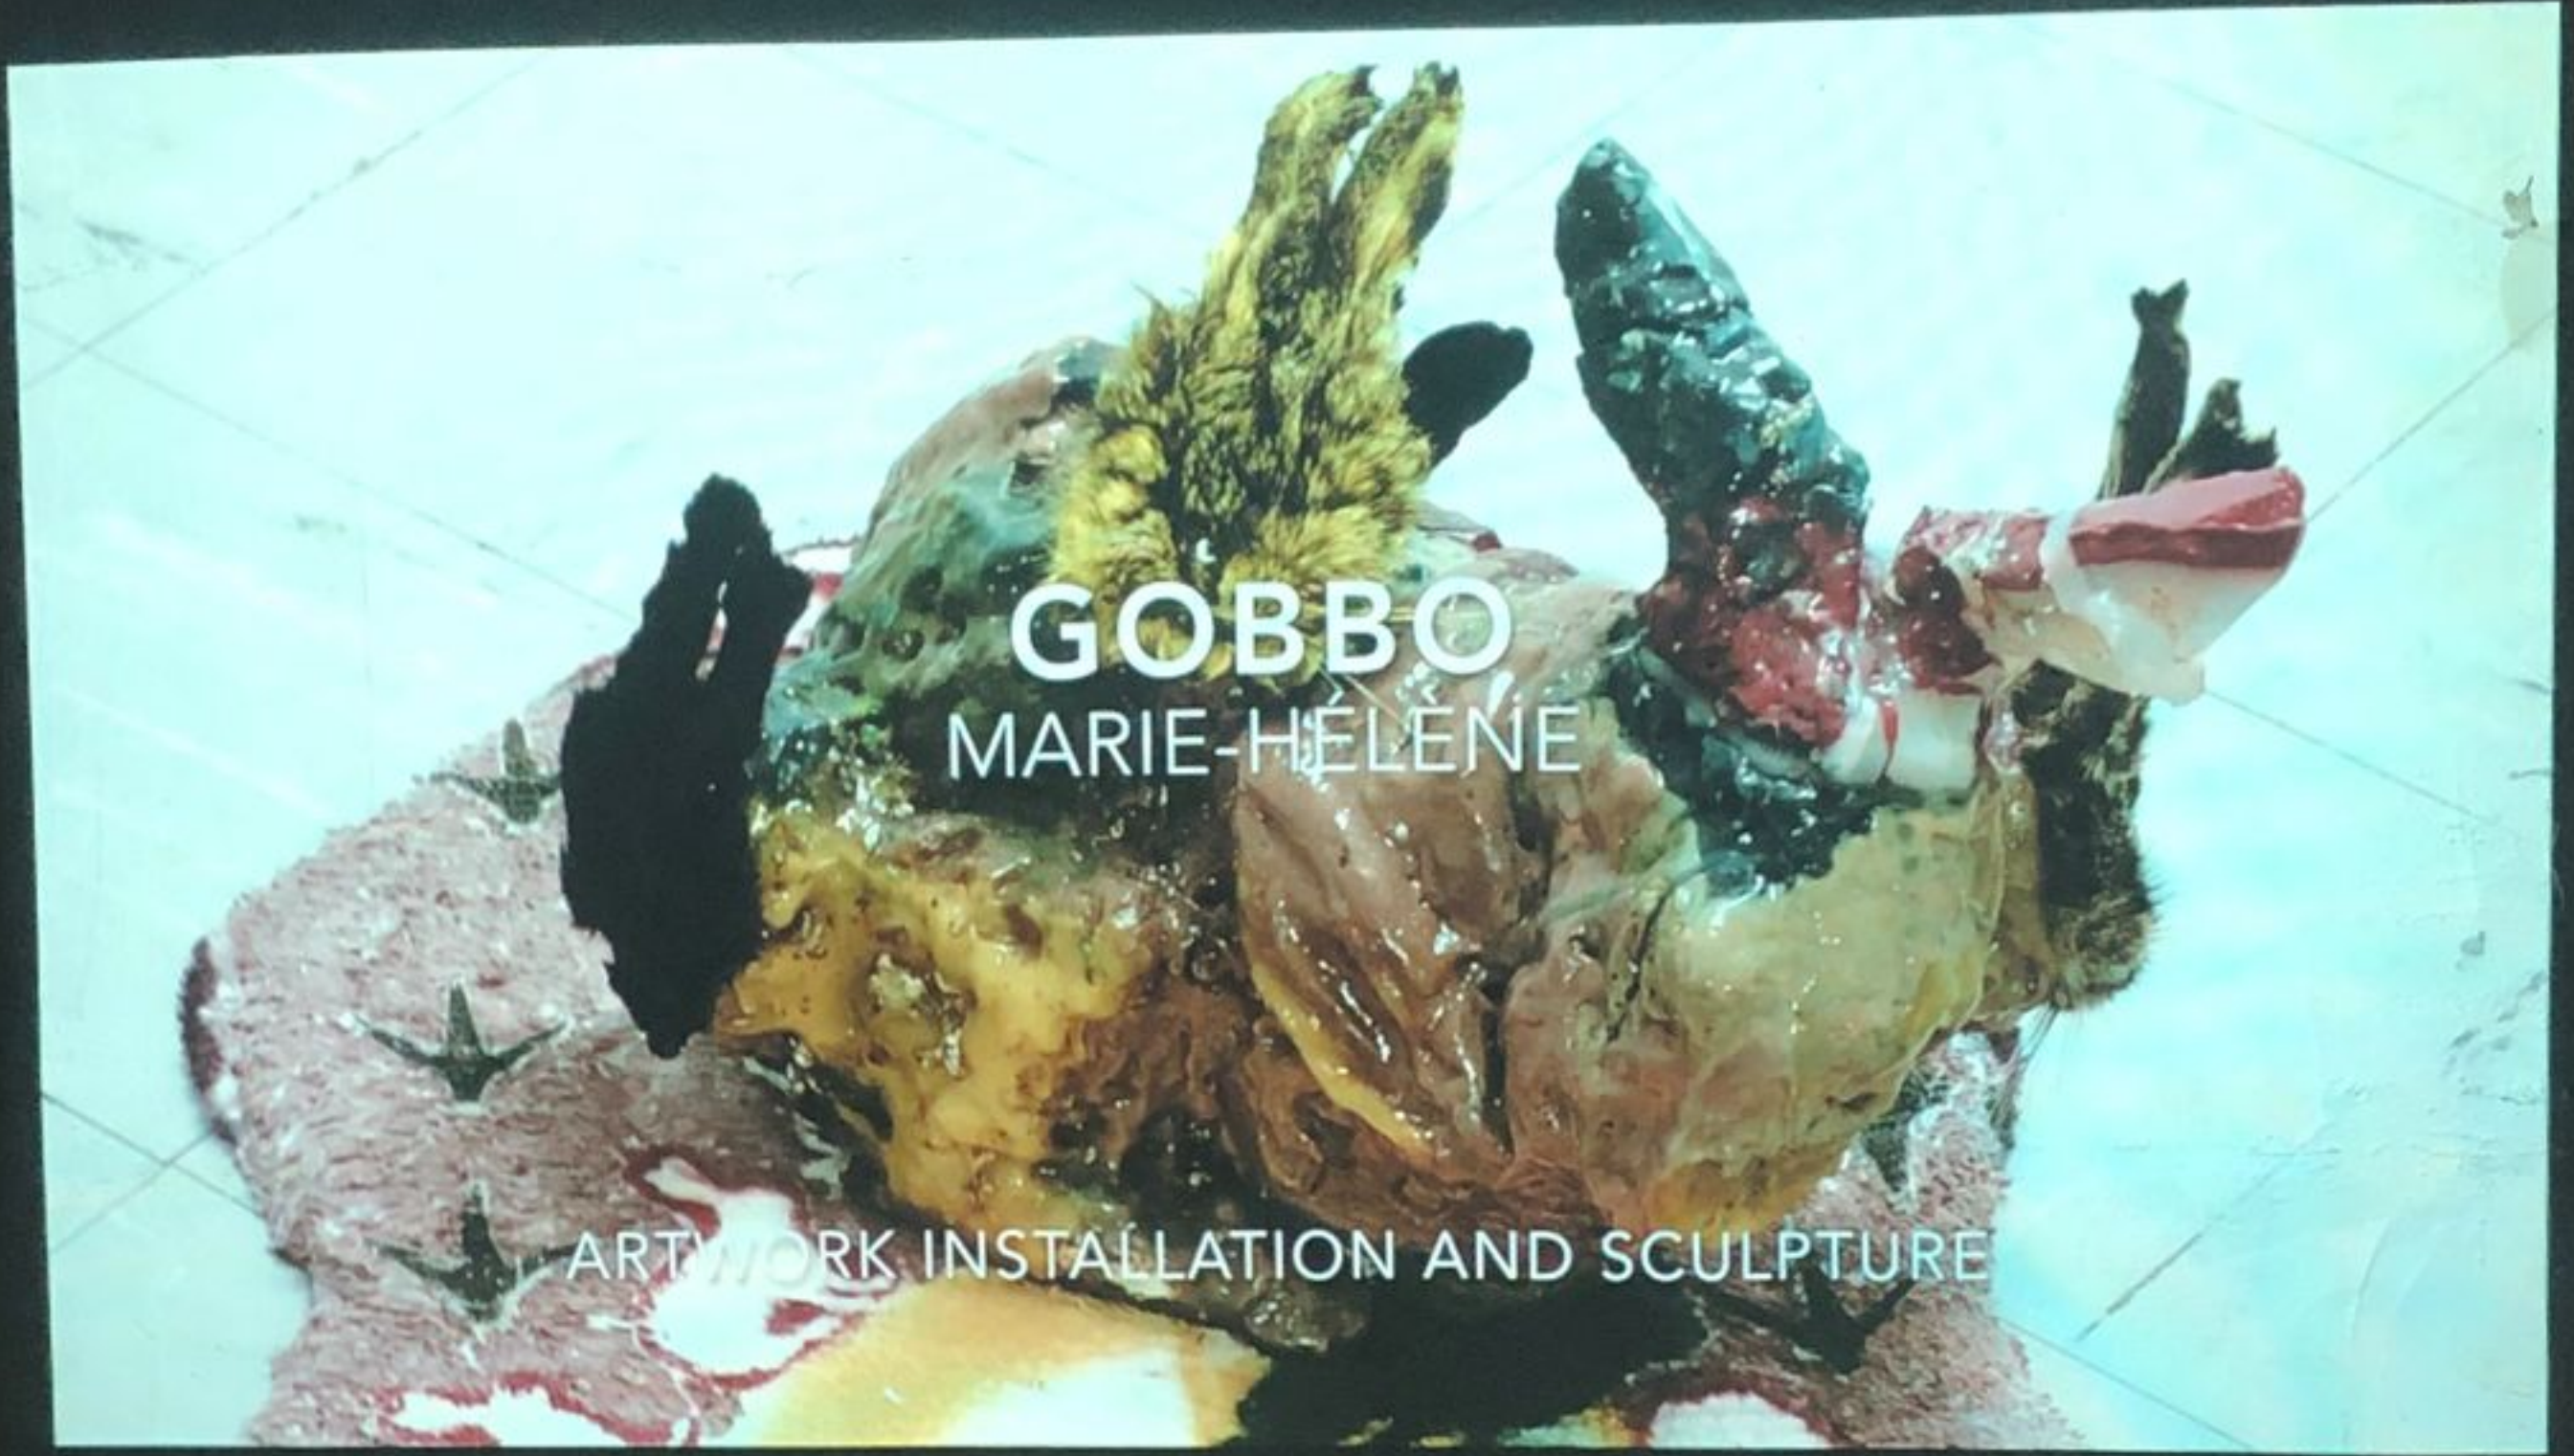

oche
selvagge

12-10-2015 15:38:22

CAM 4

GOBBO
MARIE-HÉLÈNE

ARTWORK INSTALLATION AND SCULPTURE